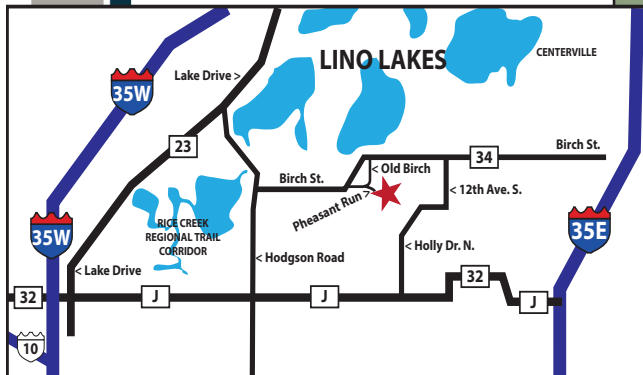

Eibensteiner

REAL ESTATE GROUP

Presents

SADDLE CLUB

- 60+ home sites
- Mature trees and over 10 acres reserved open space
- Connected to Lino Lakes Trail & Parks System
- Access to Both 35W & 35E
- Centennial Schools
- Packages from \$500K