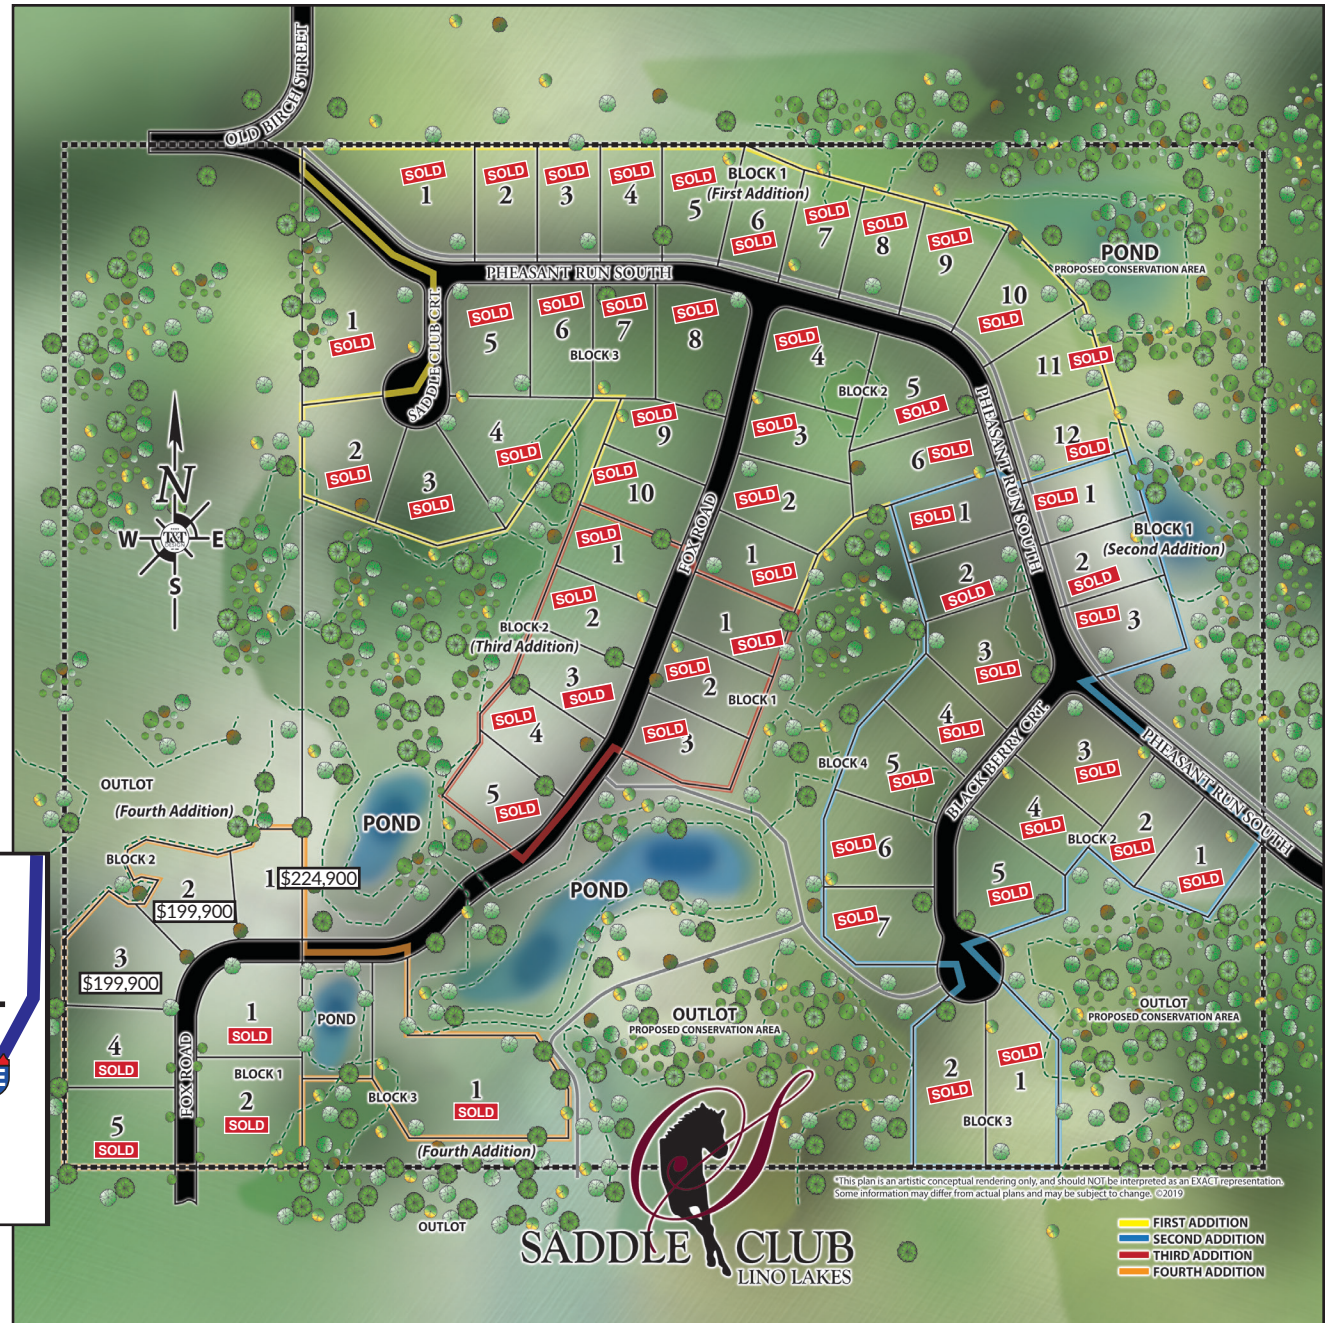

Eibensteiner

REAL ESTATE GROUP

Presents

SADDLE CLUB

- 60+ home sites
- Mature trees and over 10 acres reserved open space
- Connected to Lino Lakes Trail & Parks System
- Access to Both 35W & 35E
- Centennial Schools
- Packages from \$500K